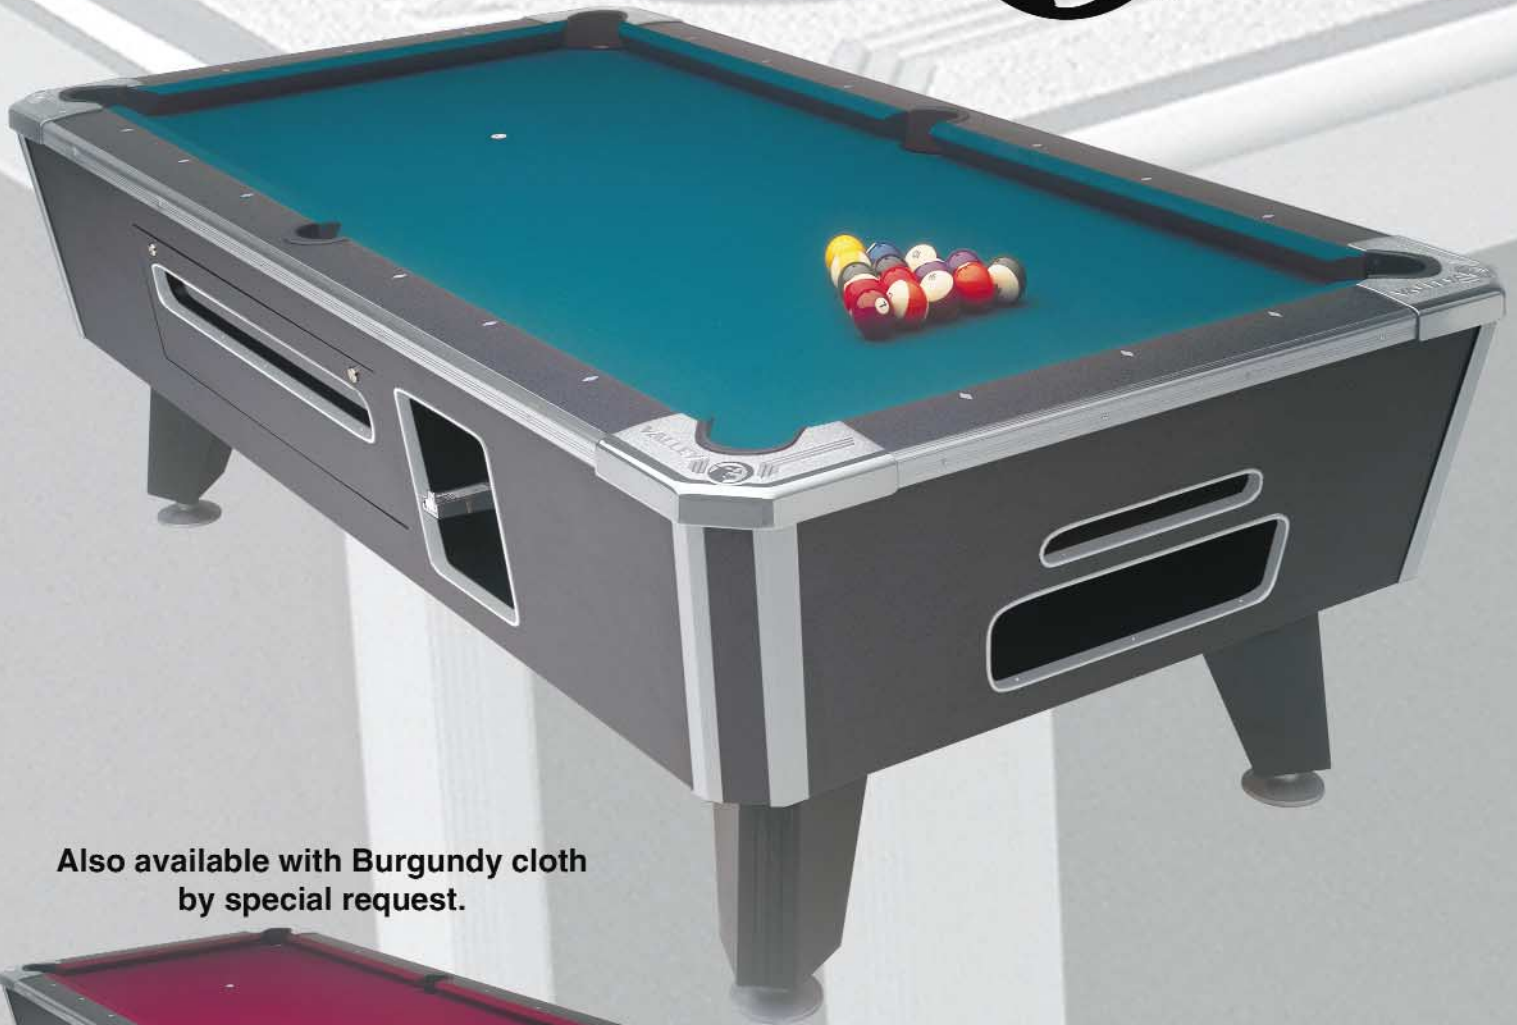

Contemporary Classic Black Cat™

Also available with Burgundy cloth
by special request.

**VALLEY
DYNAMO**
A DIVISION OF BRUNSWICK BILLIARDS
www.valley-dynamo.com

THE Black Cat™

The Black Cat's Features:

- Charcoal laminate with crystal flakes
- Bright chrome corners and matching trim
- Solid poplar hardwood cushions and top rails
- Replaceable coin chute housing breaks away without damaging cabinet
- 3/4" solid core fir plywood cabinet
- Quick change pocket liners
- Adjustable coin slot
- Coin counter on door for improved visibility
- Imported Belgian balls
- One piece ball collector
- Magnetic cue ball separator

Black Cat								
Table	Model #	Table Dimensions		Table Box Dimensions			Leg Box	
88"	BB-C-FA	Length 88"	223.5cm	Length 91.0"	231.1cm	652lbs	Length 22"	55.9cm
		Width 50"	127.0cm	Width 18.5"	47.0 cm	295.7kg	Width 16"	40.6cm
		Height 31"	78.7cm	Height 54.5"	138.4cm		Height 22"	55.9cm
93"	BB-B-FA	Length 93"	236.2cm	Length 96.0"	243.8cm	710lbs	Length 22"	55.9cm
		Width 53"	134.6cm	Width 18.5"	47.0cm	322.1kg	Width 16"	40.6cm
		Height 31"	78.7cm	Height 57.5"	146.1cm		Length 22"	55.9cm
101"	BB-A-FA	Length 101"	256.5cm	Length 105"	266.7cm	860lbs	Length 22"	55.9cm
		Width 56"	142.2cm	Width 18.5"	47.0cm	390.1kg	Width 16"	40.6cm
		Height 31"	78.7cm	Height 62.0"	157.5cm		Length 22"	55.9cm